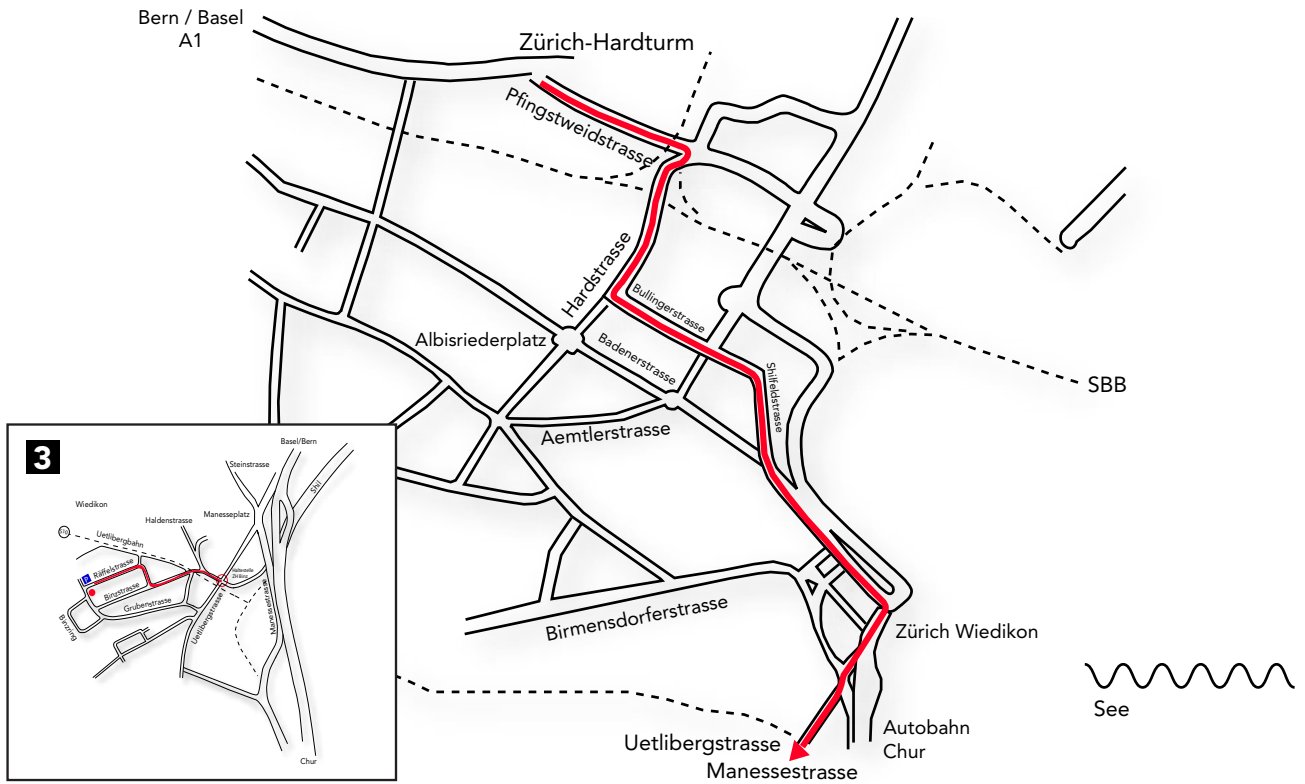

- 2** Follow the A1 onto the Hardbrücke. Drive over the Hardbrücke and follow Hardstrasse. Take a left turn into Bullingerstrasse. Leave Bullingerstrasse by bearing right into Sihlfeldstrasse.

Leave Sihlfeldstrasse bearing left into Weststrasse.

Leave Weststrasse by turning right into Manessestrasse.

Follow Manessestrasse to Manesseplatz. Drive across Manesseplatz and bear right into Uetlibergstrasse.

- 3** Shortly before the rail-crossing, take a right turn into Haldenstrasse. Drive over the rail-crossing and follow Binzstrasse. Turn right into Räfelstrasse and follow it to No. 29 (to your left).

- **Directions from Autobahn A1 to**  
Open Systems AG, Räfelstrasse 29, 3rd Fl., 8045 Zurich

The Hardbrücke will take you onto Hardstrasse. From there take a left into Bullingerstrasse and bear right into Sihlfeldstrasse.

Leave Sihlfeldstrasse and bear left into Weststrasse. Leave Weststrasse and turn right into Manessestrasse. Follow Manessestrasse to Manesseplatz. Drive Across Manesseplatz and bear right into Uetlibergstrasse.