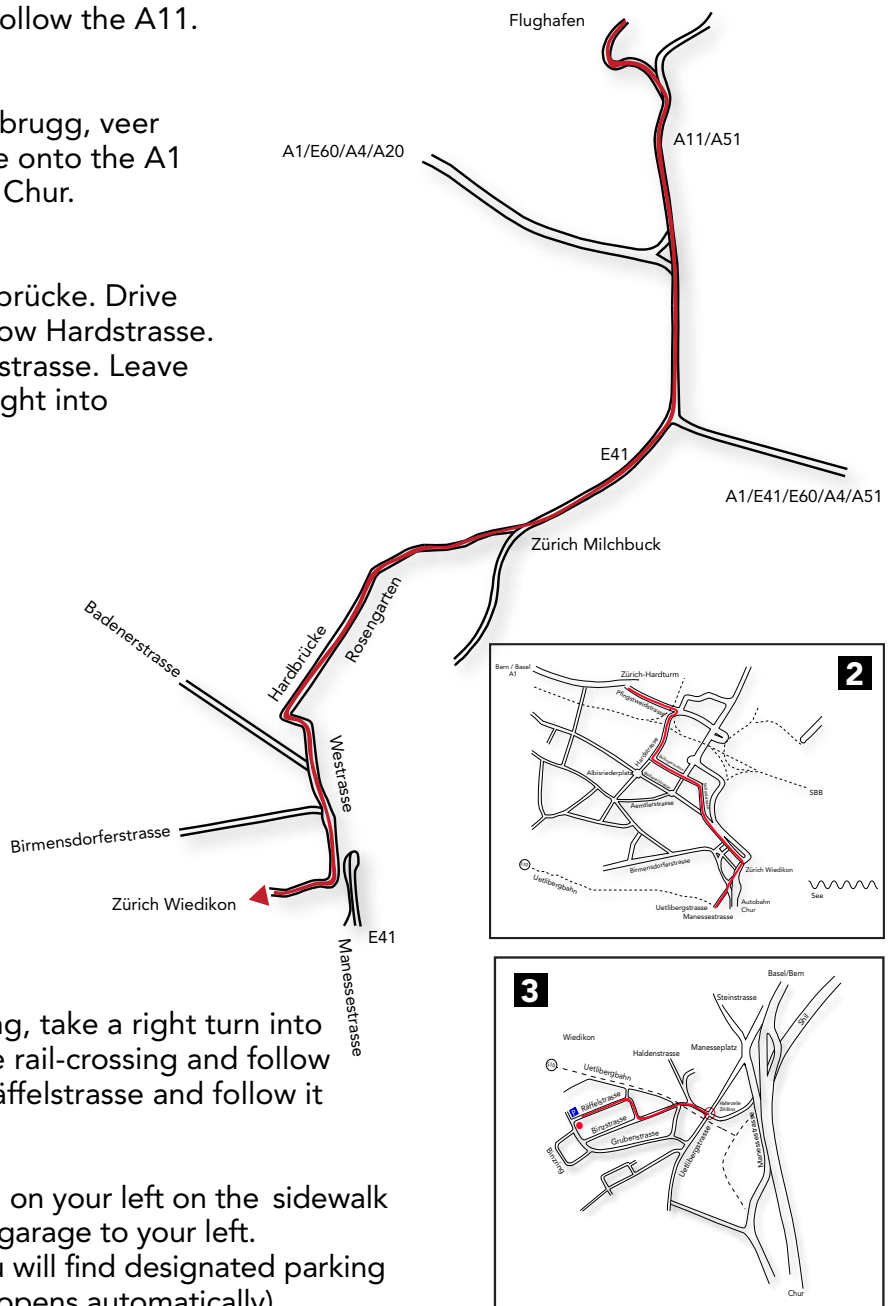

• **Directions from Zurich Airport to**
Open Systems AG, Räfelstrasse 29, 3rd Fl., 8045 Zurich

Leave Flughafenstrasse and follow the A11.

At the intersection Zurich-Aubrugg, veer right, passing over the bridge onto the A1 direction Zurich-City, Luzern, Chur.

1. **2** Follow the A1 onto the Hardbrücke. Drive over the Hardbrücke and follow Hardstrasse. Take a left turn into Bullingerstrasse. Leave Bullingerstrasse by bearing right into Sihlfeldstrasse.

Leave Sihlfeldstrasse bearing left into Weststrasse.

Leave Weststrasse by turning right into Manessestrasse.

Follow Manessestrasse to Manesseplatz. Drive across Manesseplatz and bear right into Uetlibergstrasse.

1. **3** Shortly before the rail-crossing, take a right turn into Haldenstrasse. Drive over the rail-crossing and follow Binzstrasse. Turn right into Räfelstrasse and follow it to No. 29 (to your left).

1. **P** Visitor's Parking can be found on your left on the sidewalk as well as in the underground garage to your left. After entering the garage you will find designated parking on the left side (garage door opens automatically).